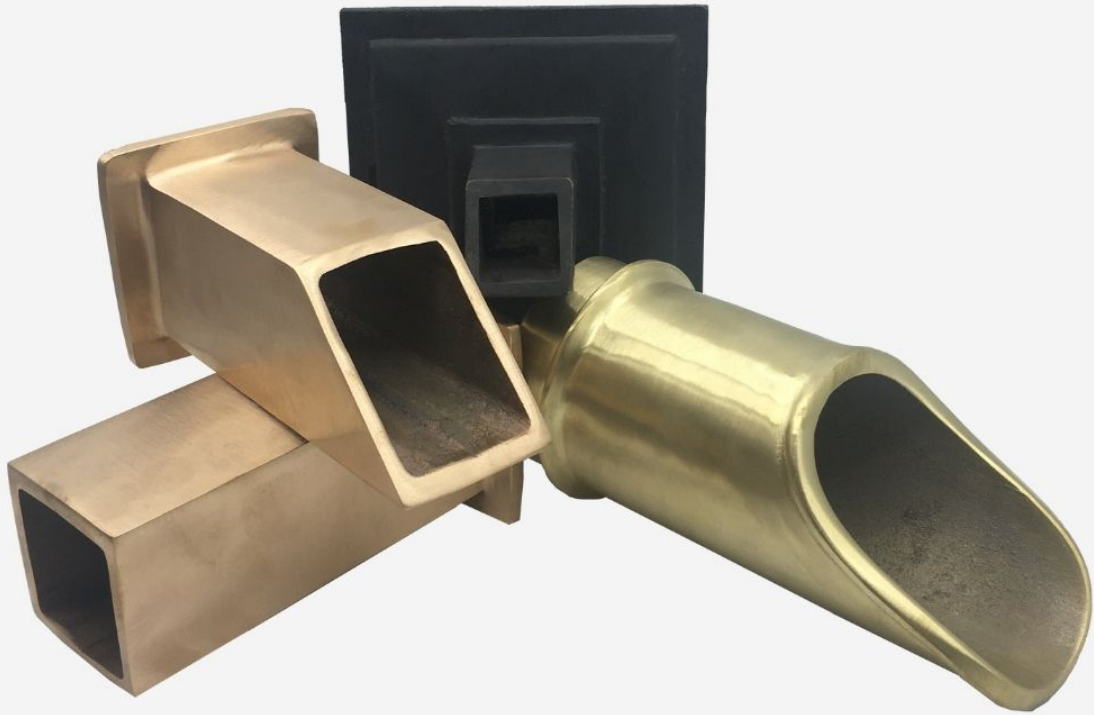

WHO WE ARE

We've used our foundry's heritage to select architectural pieces we value as collectible that can be passed down from previous generations. Casting for over a Half-Century, all of our metal products are meant to be passed down as an heirloom. Occasionally, we provide select pieces on The Metal Casting Store that relate to things of historic or cultural value and are worthy of preservation. We invite you to browse our website often because select pieces, casts in limited editions are archived throughout the calendar year.