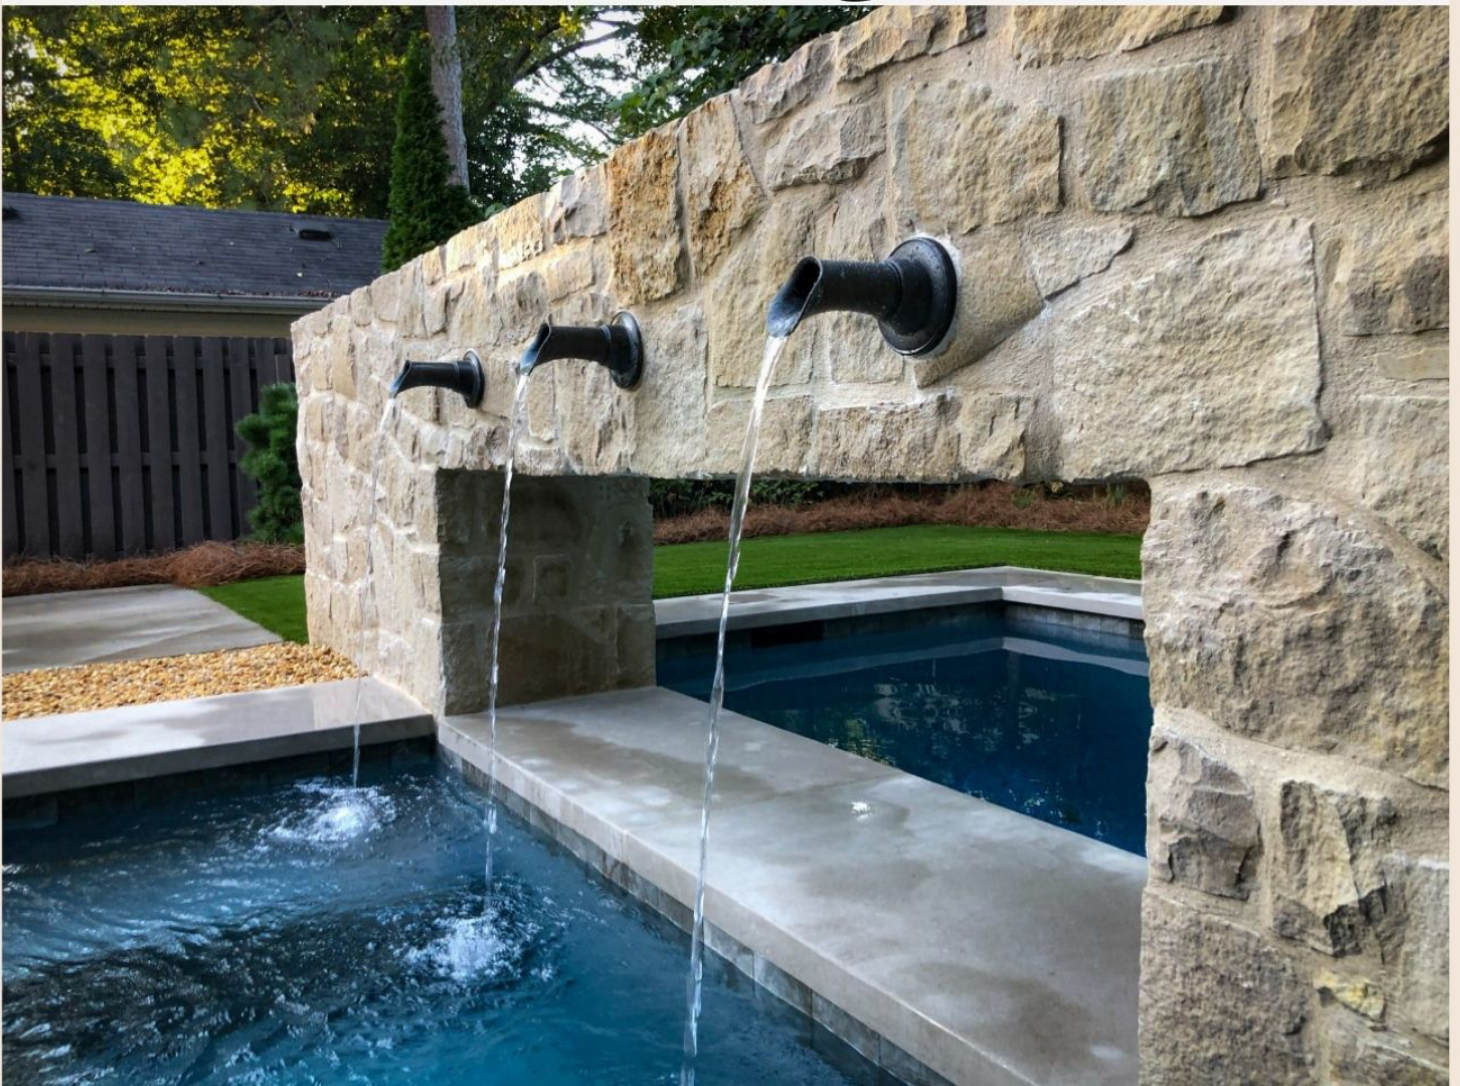

How to Order

Visit us at

WWW.THEMETALCASTINGSTORE.COM

On our website, click the product for pricing, dimensions, installation information and ordering.